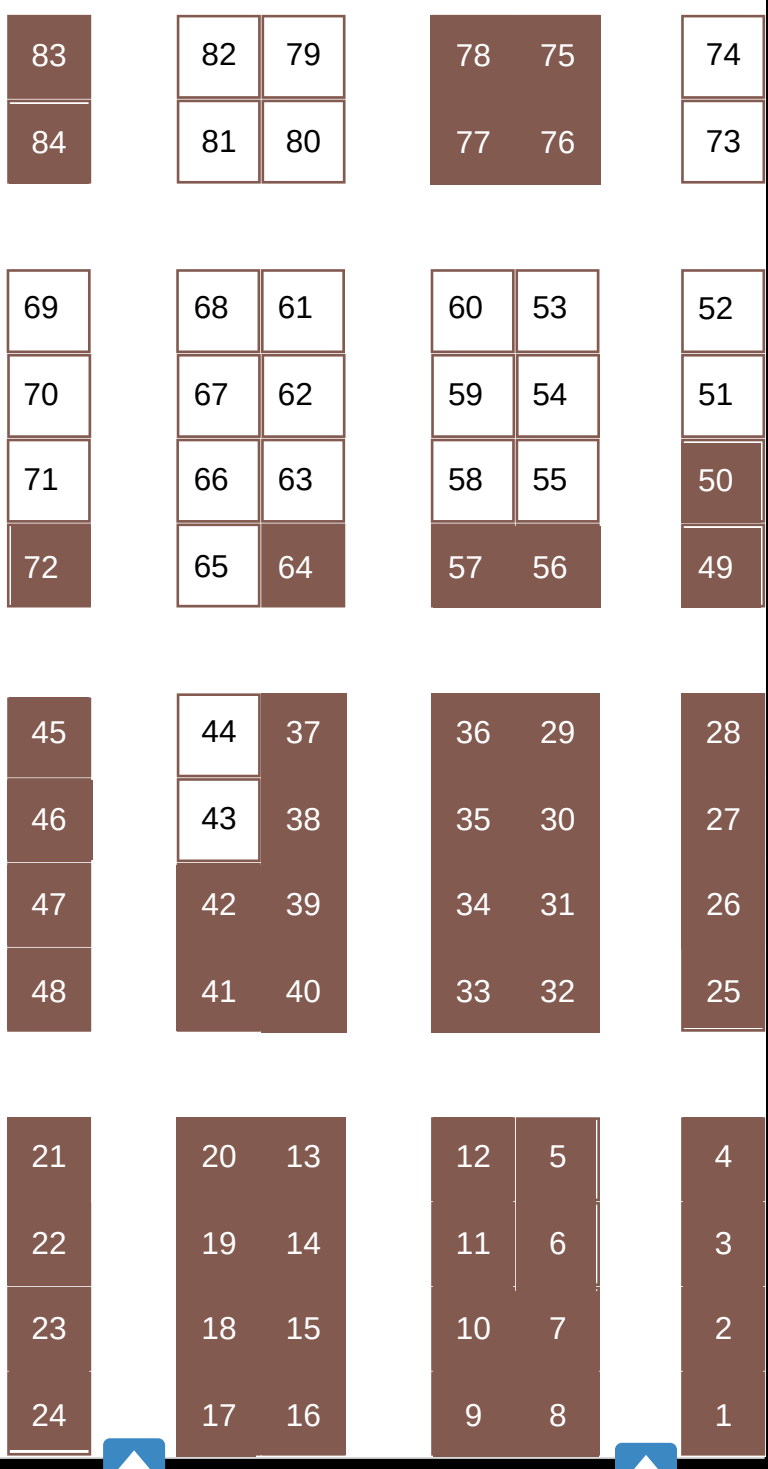

Vendor Loading

Vendor Notes

Each booth space is 12'x12'

Show floor is gated. Guests enter from blue arrows.

Pre-show access for vehicles through doors at end.

88 87 86 85

Public Entrance

Food Trucks

Public Entrance

Vendor Parking

Event Registration

Silent Auction

Dining Area

Restrooms

Public Entrance